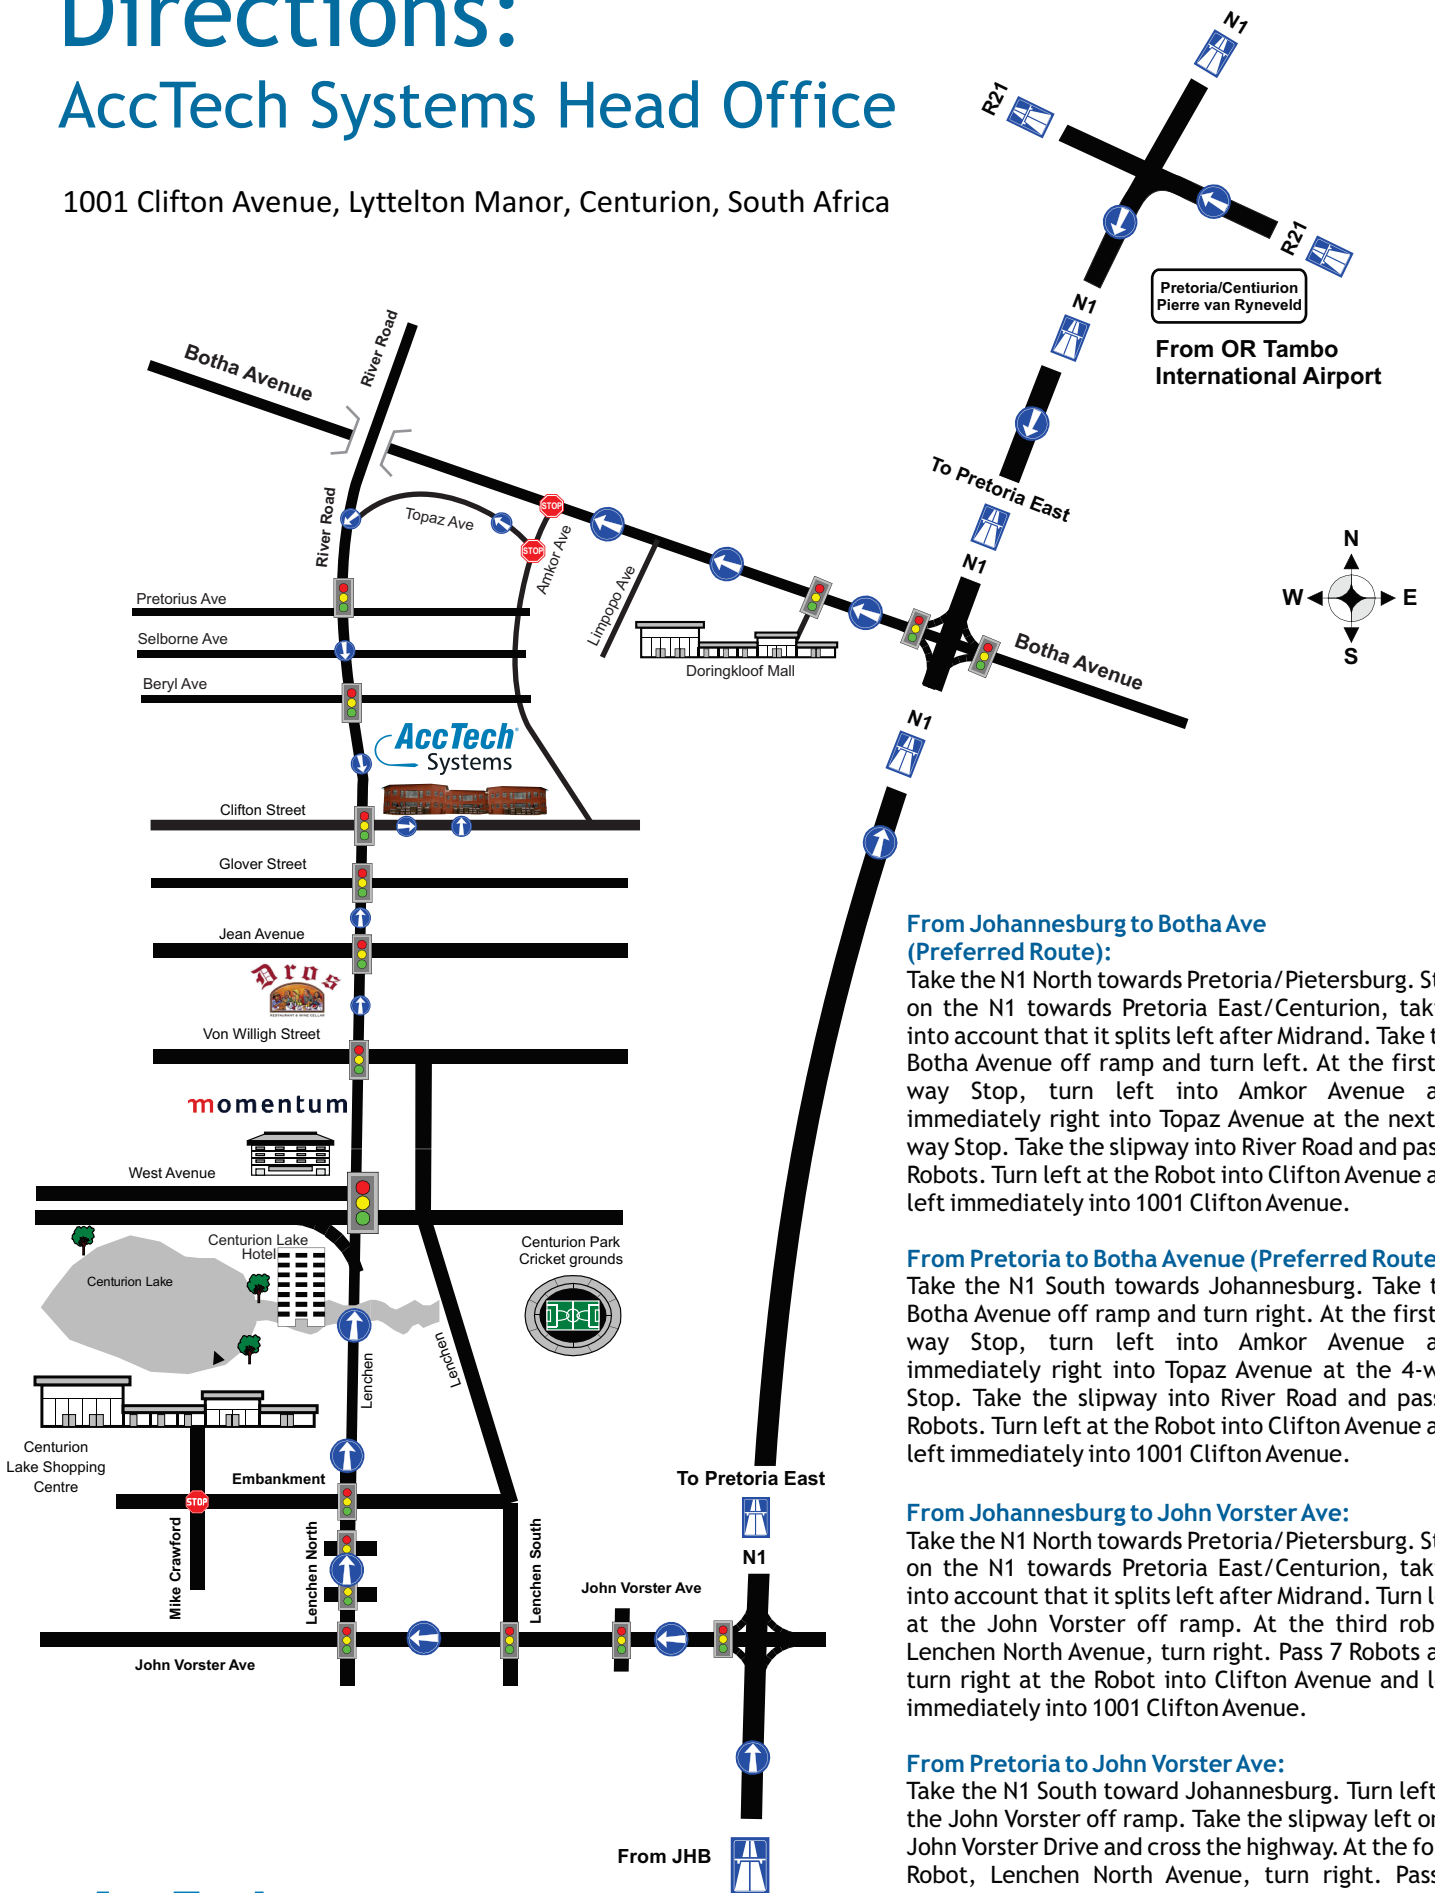

Directions: AccTech Systems Head Office

1001 Clifton Avenue, Lyttelton Manor, Centurion, South Africa

Pretoria/Centurion
Pierre van Ryneveld
From OR Tambo
International Airport

From Johannesburg to Botha Ave (Preferred Route):

Take the N1 North towards Pretoria/Pietersburg. Stay on the N1 towards Pretoria East/Centurion, taking into account that it splits left after Midrand. Take the Botha Avenue off ramp and turn left. At the first 4-way Stop, turn left into Amkor Avenue and immediately right into Topaz Avenue at the next 4-way Stop. Take the slipway into River Road and pass 3 Robots. Turn left at the Robot into Clifton Avenue and left immediately into 1001 Clifton Avenue.

From Pretoria to Botha Avenue (Preferred Route):

Take the N1 South towards Johannesburg. Take the Botha Avenue off ramp and turn right. At the first 4-way Stop, turn left into Amkor Avenue and immediately right into Topaz Avenue at the 4-way Stop. Take the slipway into River Road and pass 3 Robots. Turn left at the Robot into Clifton Avenue and left immediately into 1001 Clifton Avenue.

From Johannesburg to John Vorster Ave:

Take the N1 North towards Pretoria/Pietersburg. Stay on the N1 towards Pretoria East/Centurion, taking into account that it splits left after Midrand. Turn left at the John Vorster off ramp. At the third robot, Lenchen North Avenue, turn right. Pass 7 Robots and turn right at the Robot into Clifton Avenue and left immediately into 1001 Clifton Avenue.

From Pretoria to John Vorster Ave:

Take the N1 South toward Johannesburg. Turn left at the John Vorster off ramp. Take the slipway left onto John Vorster Drive and cross the highway. At the fourth Robot, Lenchen North Avenue, turn right. Pass 7 Robots and Turn right at the Robot into Clifton Avenue and left immediately into 1001 Clifton Avenue.